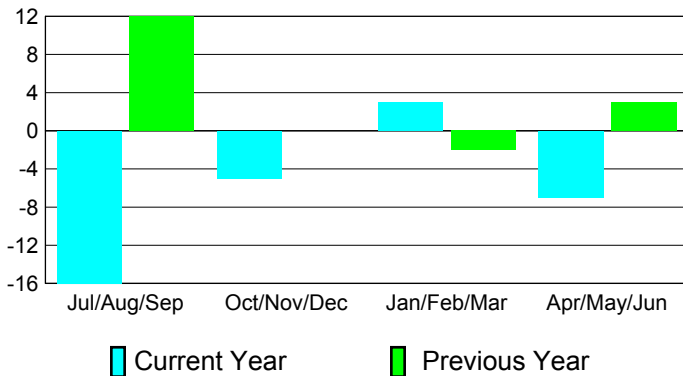

2010-2011 GMT Reports for District (or Undistricted) **District 322 B1**

GMT: **SANGEETA JATIA**

Location: **INDIA**

GMT CA: **6**

CLUBS

Club Results
2010-2011

Clubs
2009-2010

Month	New Club Goal	Actual New Clubs	Actual Dropped Clubs	Gain/Loss of Clubs	Gain/Loss of Clubs
Jul/Aug/Sep	5	1	-17	-16	12
Oct/Nov/Dec	5	3	-8	-5	0
Jan/Feb/Mar	0	2	1	3	-2
Apr/May/June	2	0	-7	-7	3
Totals	12	6	-31	-25	13

Club Results 2010-2011

Goal, New, Dropped, Gain/Loss

Comparison of Club Gain/Loss

Current Year Compared to the Previous Year

YTD Status Quo Clubs 2010-2011

Status Quo Clubs Compared to Status Quo Members

MEMBERSHIP