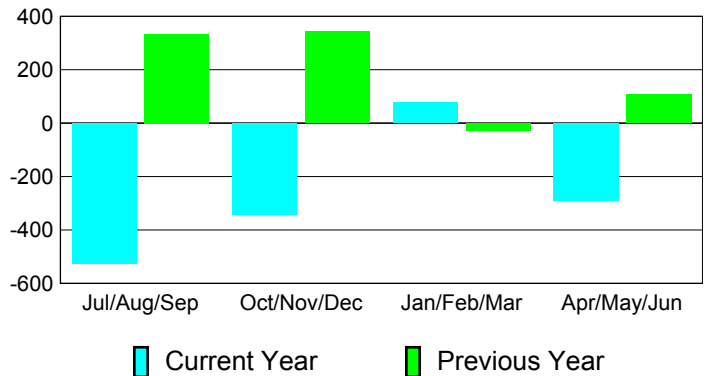

Membership Results
2010-2011

Membership
2009-2010

Month	Net Memb Goal	Actual New Memb	Actual Dropped Memb	Gain/Loss of Memb	Gain/Loss of Memb
Jul/Aug/Sep	-180	136	-661	-525	334
Oct/Nov/Dec	230	120	-461	-341	342
Jan/Feb/Mar	90	117	-39	78	-27
Apr/May/June	-60	124	-413	-289	107
Totals	80	497	-1574	-1077	756

Membership Results 2010-2011

Goal, New, Dropped, Gain/Loss

Comparison of Membership Gain/Loss

Current Year Compared to the Previous Year

Gender Comparison 2010-2011

Jul/Aug/Sep

Oct/Nov/Dec

Jan/Feb/Mar

Apr/May/June

Male

Female