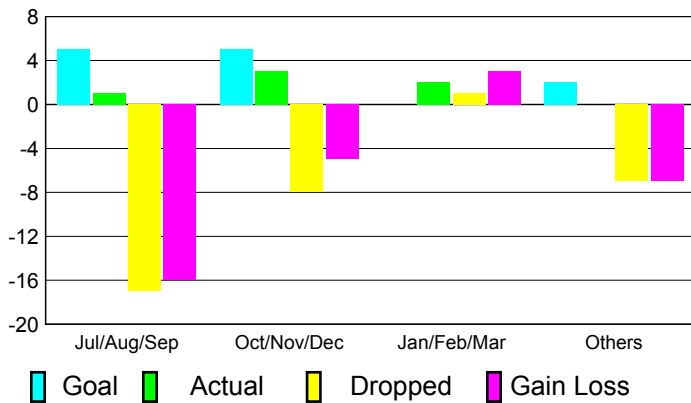

2010-2011 GMT Reports for District (or Undistricted) **District 322 B1**

GMT: **SANGEETA JATIA**

Location: **INDIA**

GMT CA: **6**

CLUBS

Club Results
2010-2011

Clubs
2009-2010

Month	New Club Goal	Actual New Clubs	Actual Dropped Clubs	Gain/Loss of Clubs	Gain/Loss of Clubs
Jul/Aug/Sep	5	1	-17	-16	12
Oct/Nov/Dec	5	3	-8	-5	0
Jan/Feb/Mar	0	2	1	3	-2
Apr/May/June	2	0	-7	-7	3
Totals	12	6	-31	-25	13

Club Results 2010-2011

Goal, New, Dropped, Gain/Loss

Comparison of Club Gain/Loss

Current Year Compared to the Previous Year

YTD Status Quo Clubs 2010-2011

Status Quo Clubs Compared to Status Quo Members

MEMBERSHIP

Membership Results
2010-2011

Membership
2009-2010

Month	Net Memb Goal	Actual New Memb	Actual Dropped Memb	Gain/Loss of Memb	Gain/Loss of Memb
Jul/Aug/Sep	-180	136	-661	-525	334
Oct/Nov/Dec	230	120	-461	-341	342
Jan/Feb/Mar	90	117	-39	78	-27
Apr/May/June	-60	124	-413	-289	107
Totals	80	497	-1574	-1077	756