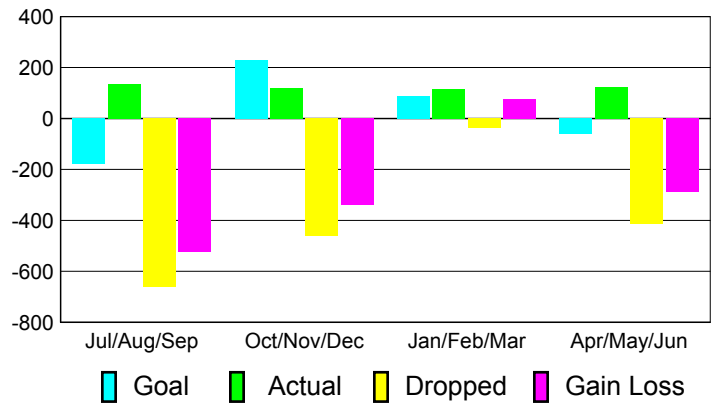

Membership Results 2010-2011

Goal, New, Dropped, Gain/Loss

Comparison of Membership Gain/Loss

Current Year Compared to the Previous Year